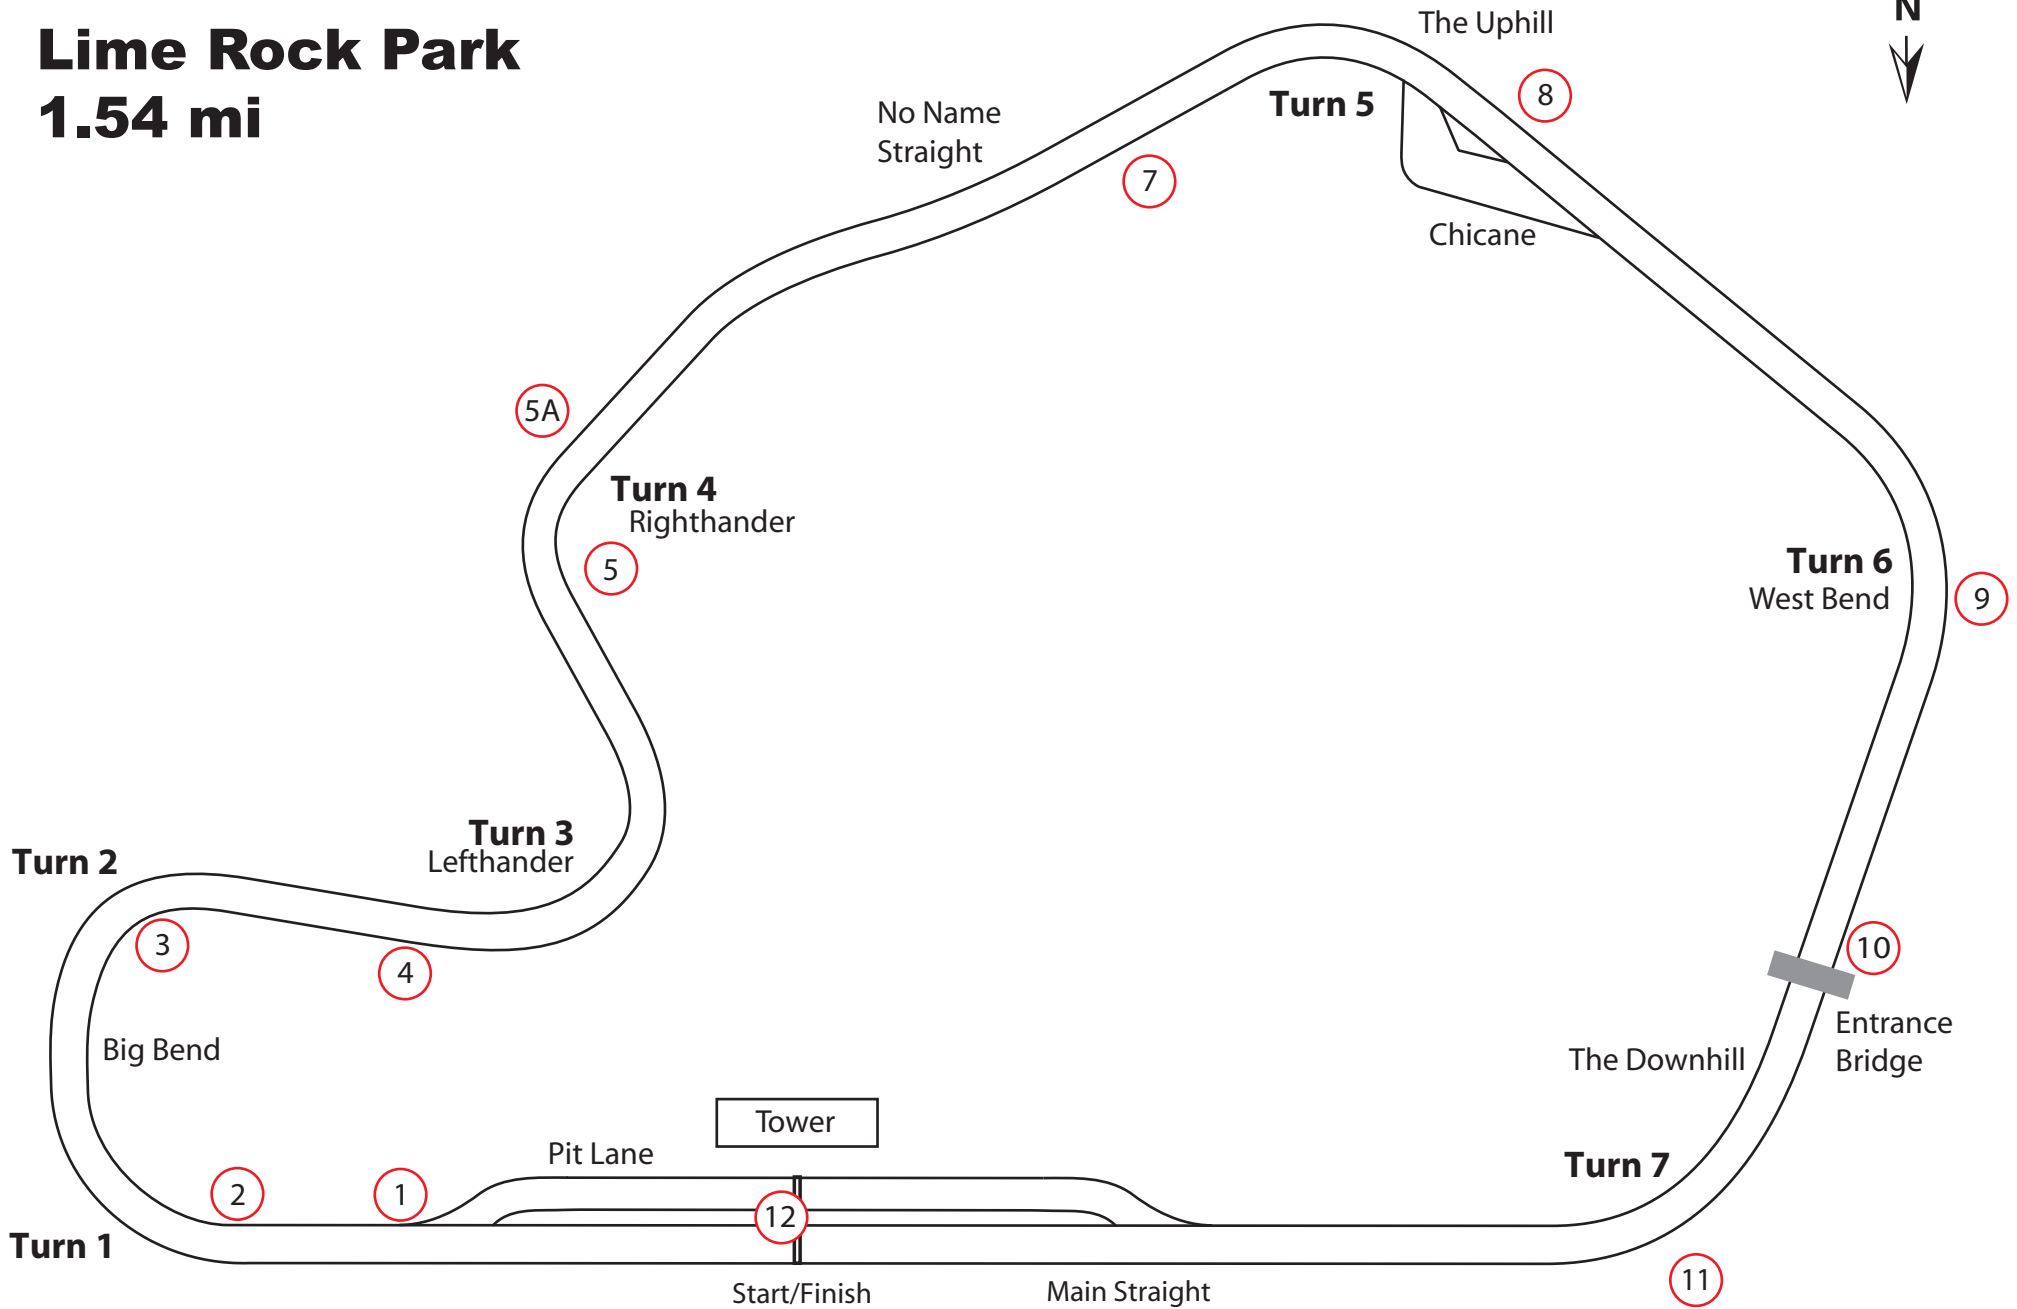

# Lime Rock Park

1.54 mi

# Indicates Flag Station